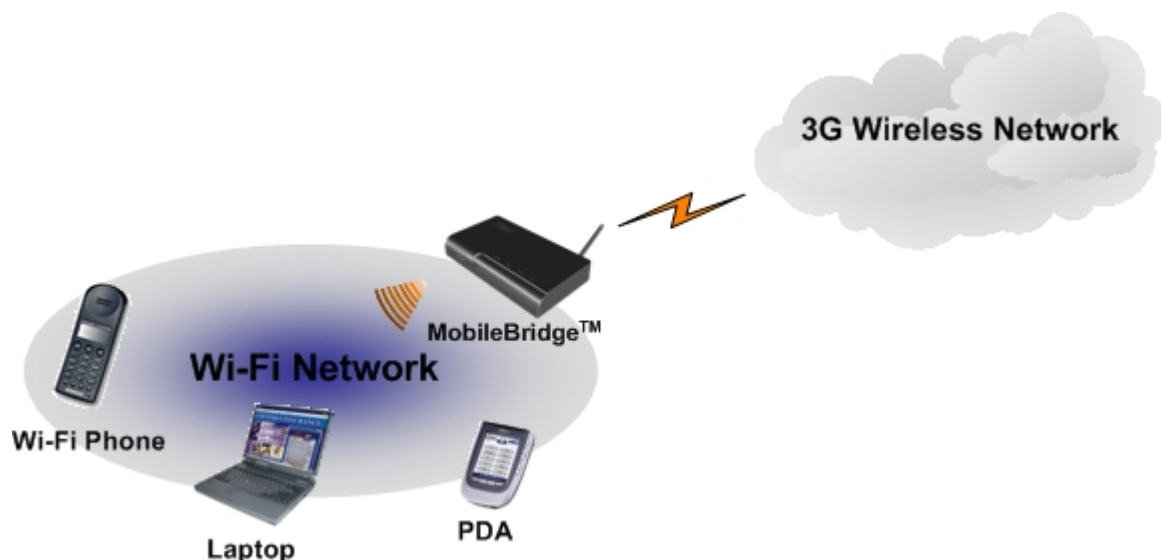

Top Global's mobile hot Spot solution, MobileBridge™, combines the best of Wi-Fi technology and 3G/4G mobile communication technology. It leverages the existing and widely available 3G/4G infrastructures with flexible, low cost and simple to use WLAN technology for enterprise applications and for rapid deployment of hot spots anywhere around the world. The solution comes with a full compliment of software packages including security, network management, and AAA (Authentication, Authorization, Accounting) features.

Features of MB8000

The Most Convenient and Rapid Installation

Available instantaneously with only electric power required. Wired backhaul is not necessary. Total investment and time for the wireless network/Hot Spot construction could be reduced dramatically.

Top Security Design

MB8000 utilizes the WPA scheme and offers the secure "Always on, anywhere, anytime" wireless connectivity to subscribers. It also supports VPN and gives the Enterprise users maximum protection.

Flexible Management

MB8000 supports web based GUI management, remote centre management and command line management. And no client software is mandatory for management.

Ideal for Mobile and Remote Office

Mobile professionals can bring their own broadband wireless network while visiting clients or while working in remote locations.